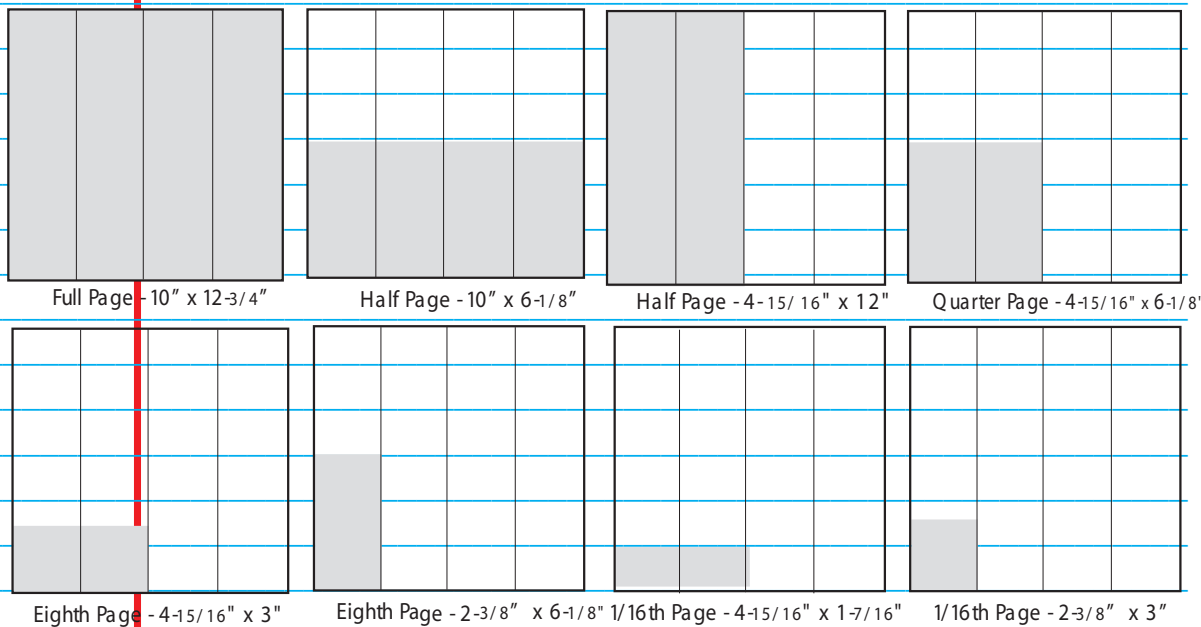

COLUMN SIZES

Full Page 10" X 12"
 1 Column 2-3/8"
 2 Column 4-15/16"
 3 Column 7-7/16"
 4 Column 10"

MODULAR SIZES

Full Page
 or 4 Col X 12"
 1/2 Page
 2 Col X 12" or 4 Col X 6"
 1/4 Page
 2 Col X 6" or 1 Col X 12"
 1/8 Page
 2 Col X 3" or 1 Col X 6"
 1/16 Page Horizontal
 2 Col X 1-7/16"
 1/16 Page Vertical
 1 Col X 3"

Kidsville News sample ad sizes

Full page: 4 Col X 12-3/4" (or 12 3/8" with page #)
 3/4 page: 3 Col X 12-3/8" or 4 Col X 9-1/4"
 1/2 page: 2 Col X 12-3/8" or 4 Col X 6-1/8"
 3/8 page: 2 Col X 9-1/4" or 3 Col X 6-1/8"
 1/4 page: 2 Col X 6-1/8" or 4 Col X 3"
 3/16 page: 2 Col X 4-9/16" or 3 Col X 3"
 1/8 page: 1 Col X 6-1/8" or 2 Col X 3"
 1/16 page: 1 Col X 3" or 2 Col. X 1-7/16"